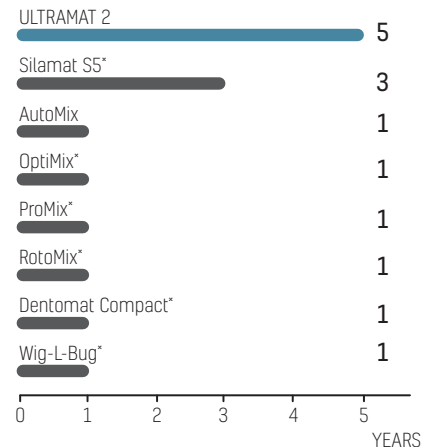

FEATURES

CONSISTENT AND ACCURATE TRITURATION

The Ultramat 2 features a 0-16 second microprocessor-crystal controlled oscillator timer.

HIGH ENERGY OUTPUT

The high energy Ultramat 2 has a mixing frequency of 4600 oscillations per minute +/-1%.

DUAL VOLTAGE

The Ultramat 2 operates on voltages between 120 and 240v, 50 and 60Hz, for compatibility with multiple power voltages and frequencies.

0-16
SECOND
MICROPROCESSOR

4600
OSCILLATIONS

**120 &
240v**

ADVANTAGES

Consistent accurate trituration

5 year limited warranty

0 - 16 second adjustable timer

Quiet, low vibration

Accurate and consistent trituration

For mixing most encapsulated dental materials

Safe and simple to use

TECHNICAL SPECIFICATIONS

Width	217mm	8.5"
Depth	173mm	6.75"
Height	180mm	7.12"
Voltage	120 / 240 volts	50 / 60 Hz
Weight	2.765kg	6.095lbs

5 YEARS
WARRANTY

5 YEAR WARRANTY